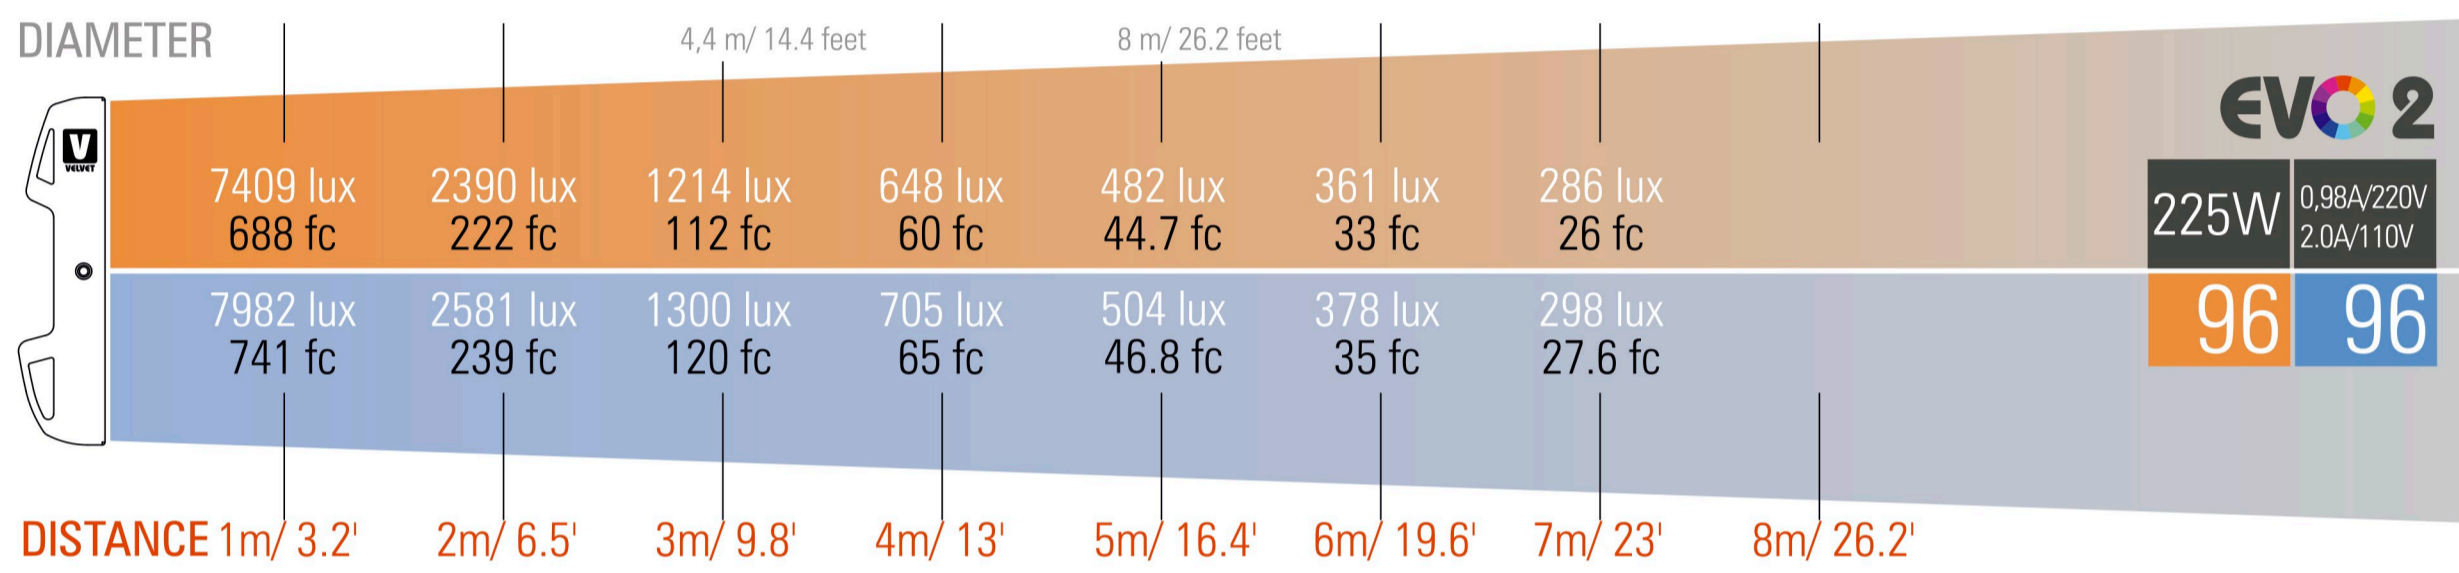

2023
PHOTOMETRICS

VELVET EVO

Applicable from the indicated serial number

VELVET EVO 1 IP54	SERIAL NUMBER 00190
VELVET EVO 1 Studio	SERIAL NUMBER 00080
VELVET EVO 2 IP54	SERIAL NUMBER 00523
VELVET EVO 2 Studio	SERIAL NUMBER 00498
VELVET EVO 2X2 IP54	SERIAL NUMBER 00190
VELVET EVO 2X2 Studio	SERIAL NUMBER 00001