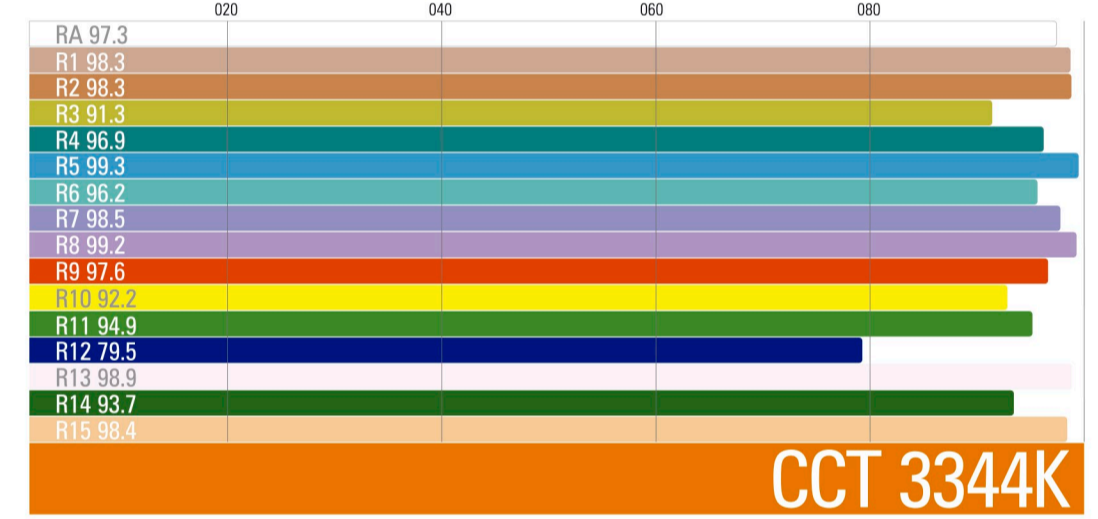

2023
PHOTOMETRICS

VELVET EVO

Applicable from the indicated serial number

VELVET EVO 1 IP54	SERIAL NUMBER 00190
VELVET EVO 1 Studio	SERIAL NUMBER 00080
VELVET EVO 2 IP54	SERIAL NUMBER 00523
VELVET EVO 2 Studio	SERIAL NUMBER 00498
VELVET EVO 2X2 IP54	SERIAL NUMBER 00190
VELVET EVO 2X2 Studio	SERIAL NUMBER 00001