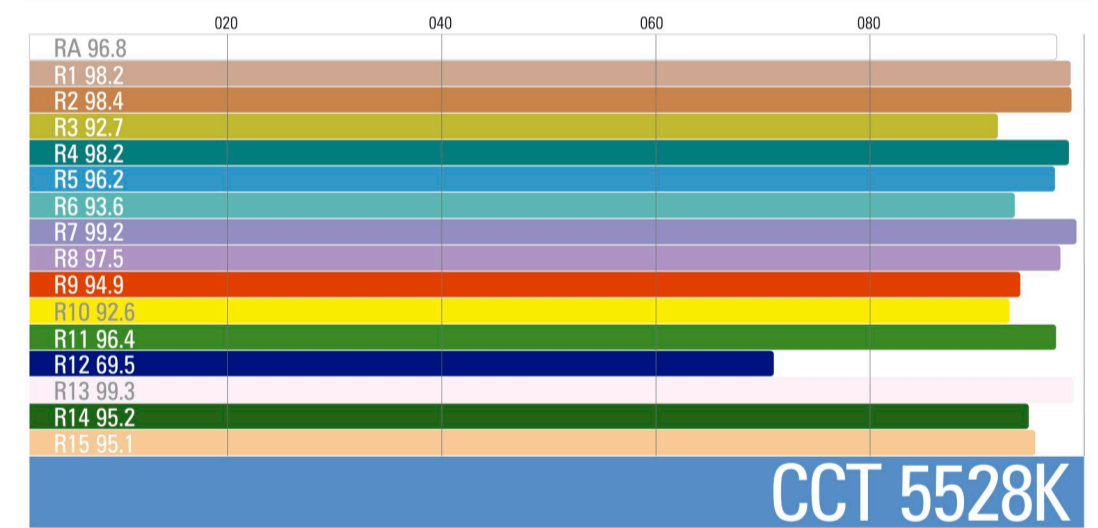

2023
PHOTOMETRICS

VELVET EVO

Applicable from the indicated serial number

VELVET EVO 1 IP54	SERIAL NUMBER 00190
VELVET EVO 1 Studio	SERIAL NUMBER 00080
VELVET EVO 2 IP54	SERIAL NUMBER 00523
VELVET EVO 2 Studio	SERIAL NUMBER 00498
VELVET EVO 2X2 IP54	SERIAL NUMBER 00190
VELVET EVO 2X2 Studio	SERIAL NUMBER 00001