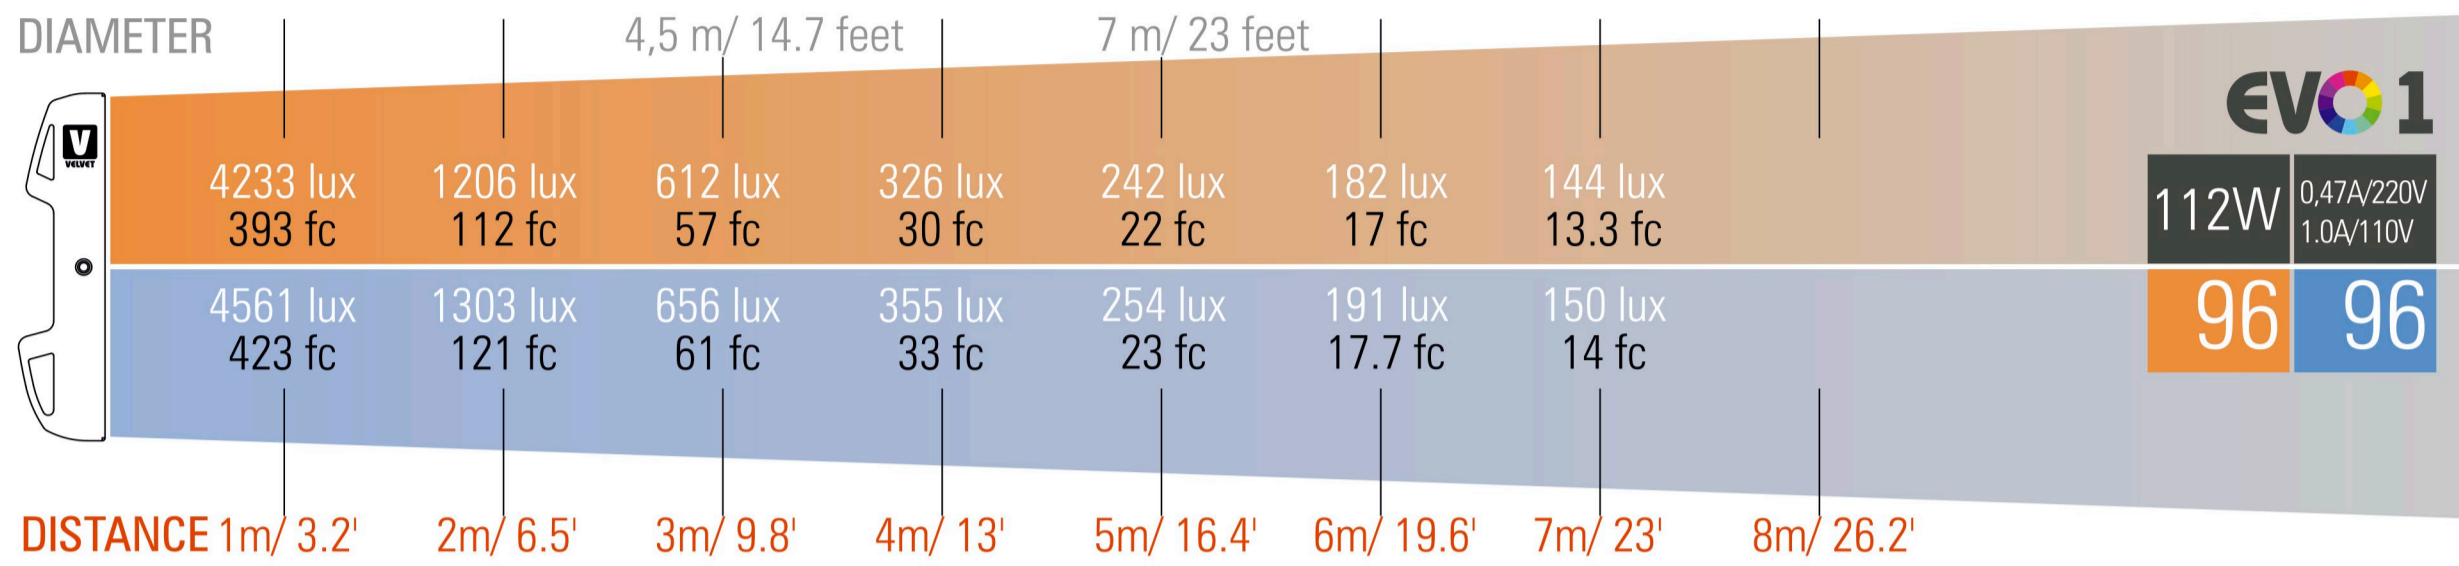

2023
PHOTOMETRICS

VELVET EVO

Applicable from the indicated serial number

VELVET EVO 1 IP54	SERIAL NUMBER 00190
VELVET EVO 1 Studio	SERIAL NUMBER 00080
VELVET EVO 2 IP54	SERIAL NUMBER 00523
VELVET EVO 2 Studio	SERIAL NUMBER 00498
VELVET EVO 2X2 IP54	SERIAL NUMBER 00190
VELVET EVO 2X2 Studio	SERIAL NUMBER 00001