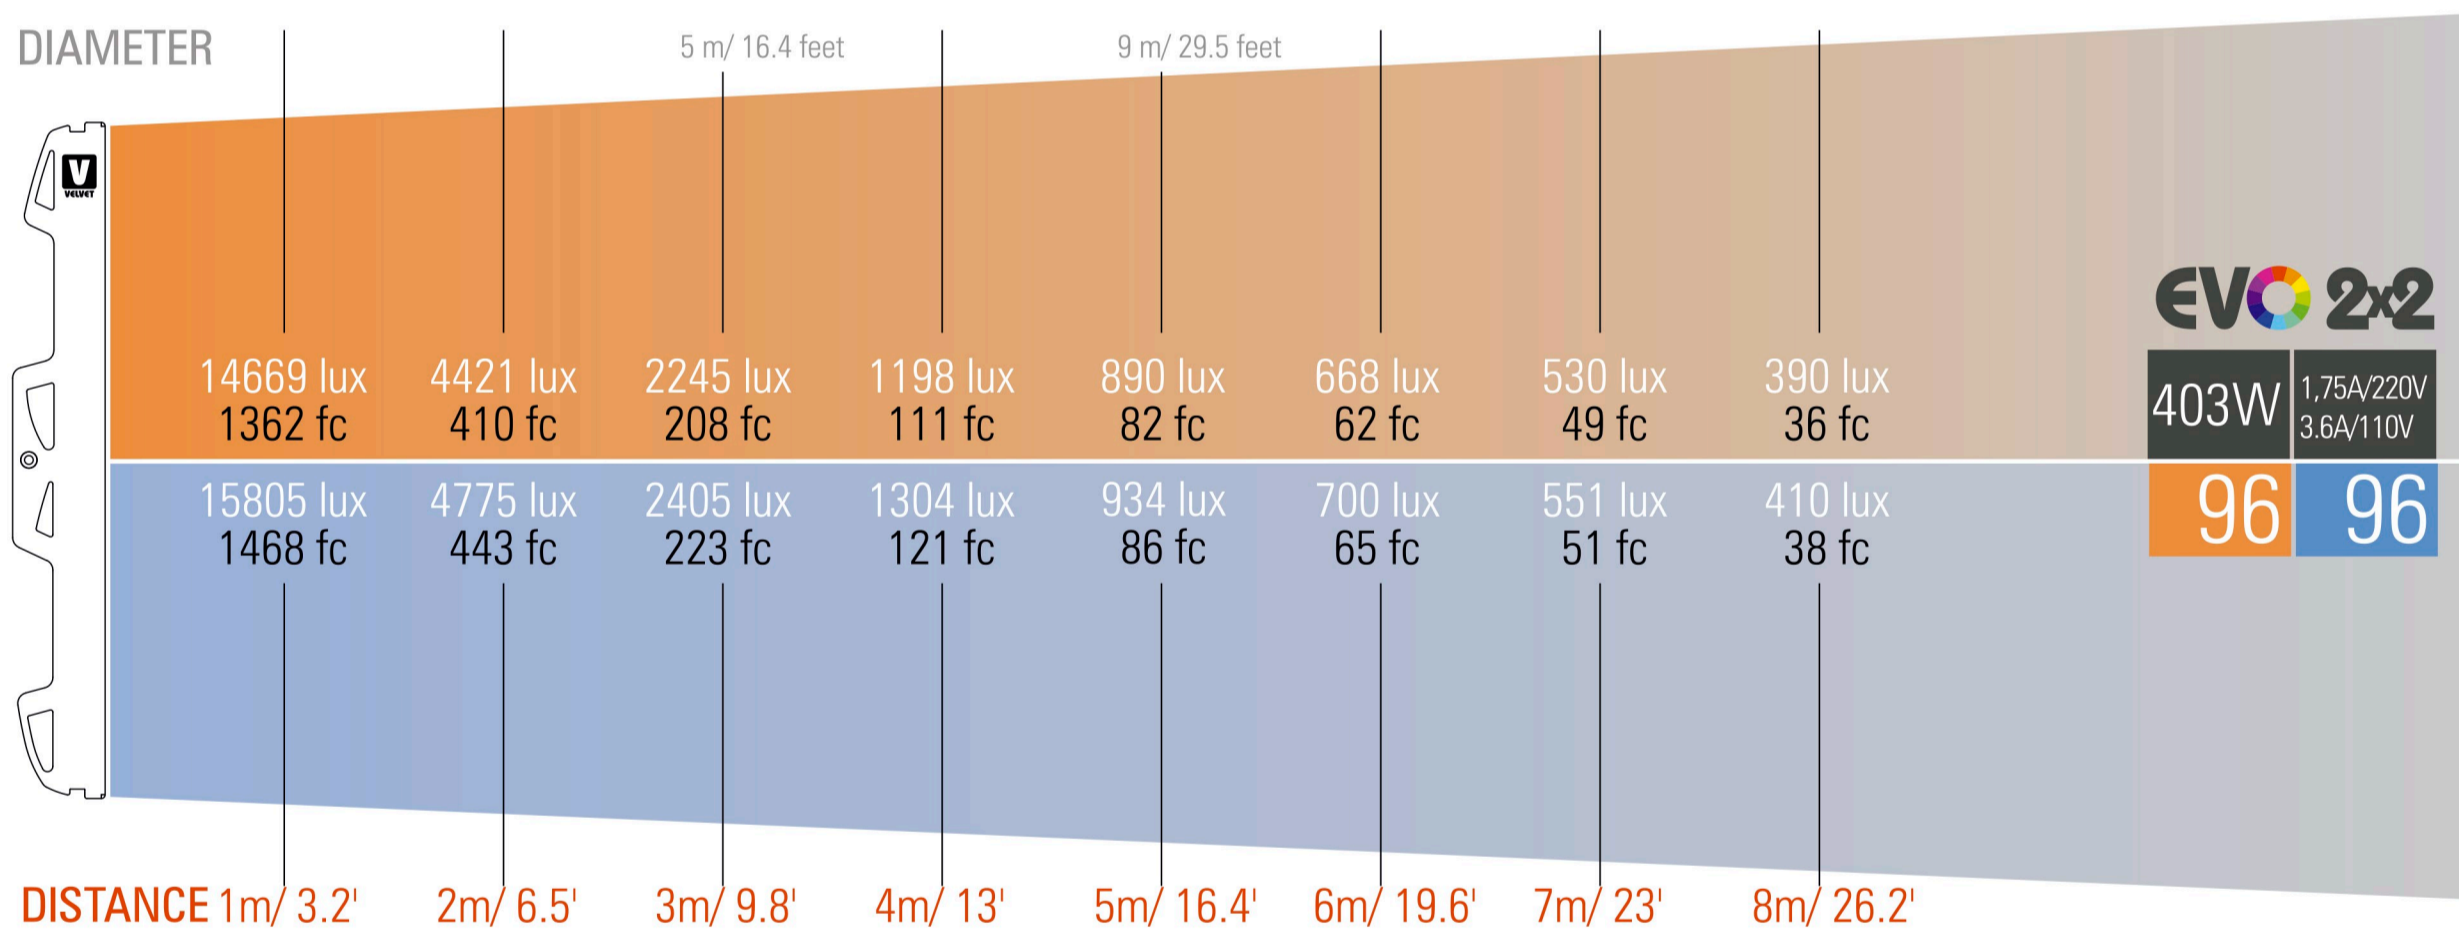

2023
PHOTOMETRICS

VELVET EVO

Applicable from the indicated serial number

VELVET EVO 1 IP54	SERIAL NUMBER 00190
VELVET EVO 1 Studio	SERIAL NUMBER 00080
VELVET EVO 2 IP54	SERIAL NUMBER 00523
VELVET EVO 2 Studio	SERIAL NUMBER 00498
VELVET EVO 2X2 IP54	SERIAL NUMBER 00190
VELVET EVO 2X2 Studio	SERIAL NUMBER 00001