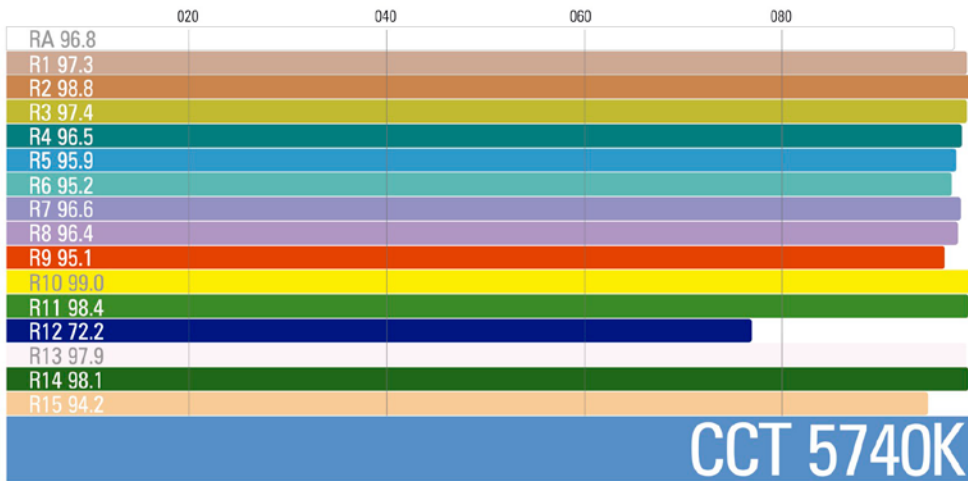

VELVET Light 2 Studio IP51

Ref.: VL2STNY

Datasheet: October 2023 / Page 3

PHOTOMETRICS

95

95