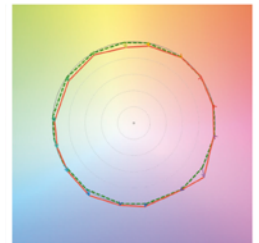

VELVET Light 2 Studio IP51

Ref.: VL2STNY

Datasheet: October 2023 / Page 3

PHOTOMETRICS

95

95