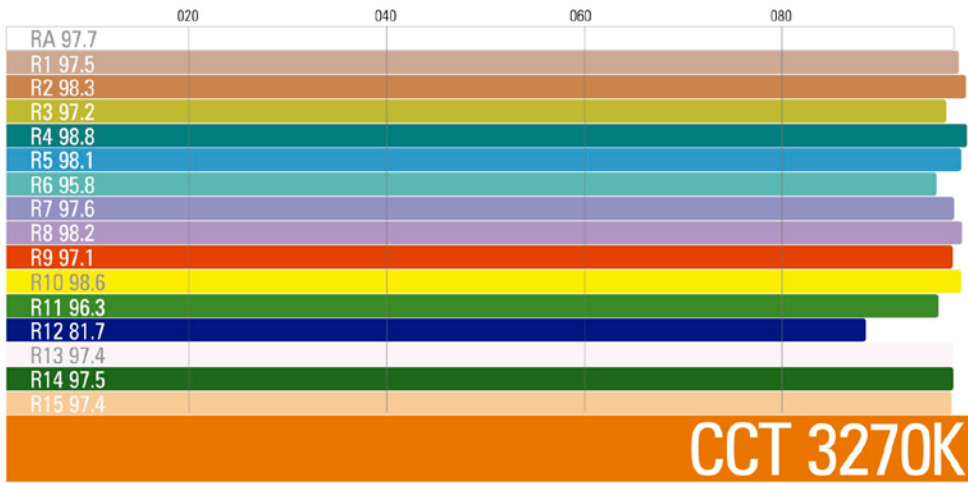

VELVET Light 2 Studio IP51

Ref.: VL2STNY

Datasheet: October 2023 / Page 3

PHOTOMETRICS