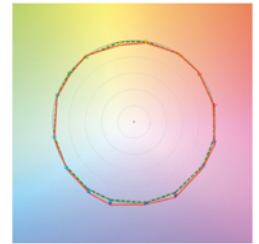

VELVET Light 2 Studio IP51

Ref.: VL2STNY

Datasheet: October 2023 / Page 3

PHOTOMETRICS

95

95