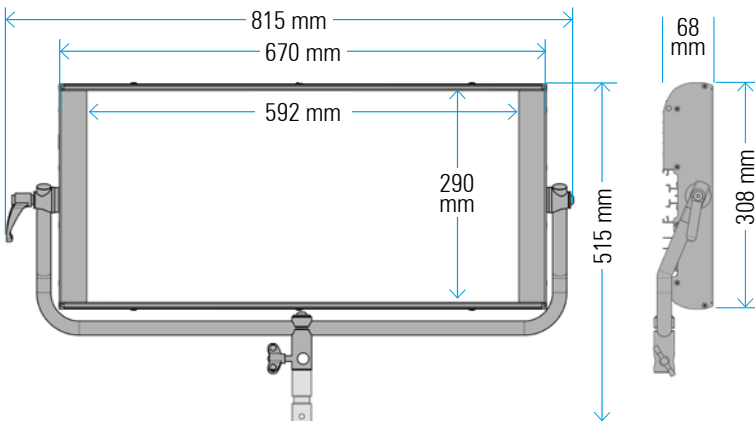

VELVET Light 2 Studio IP51

Ref.: VL2STNY

Datasheet: October 2023 / Page 2

SPECIFICATIONS

COLOUR TEMPERATURE	Adjustable from 2700K to 6500K (100K increments)
LIGHT INTENSITY	Dimmable 0 to 100 (smooth and flicker-free)
LOCAL CONTROL	Shock proof buttons and display
WIRE CONTROL	DMX-RDM with XLR-5 In & Out connectors
TLCI INDEX	95 at 3270K and 95 at 5740K
PHOTOMETRICS	6090 lux / 647 fc at 1m / 3 feet 798 lux / 73 fc at 3m / 10 feet
BEAM ANGLE	100°
DIMENSIONS	670x308x68mm / 26.4"x12"x2.7" (panel) 770x515x68mm / 30.3"x17.1"x2.7" (panel + yoke)
WEIGHT	5.9 kg / 13 lbs (panel) 6.5 kg / 14.3 lbs (panel + yoke)
POWER DRAW	160W (0.70A at 220VAC — 1.45A at 110VAC)
POWER SUPPLY	90-264V AC 50/60Hz
LED RATED LIFE	More than 50.000 hours L70 More than 35.000 hours L80
POWER CONNECTION	Neutrik XLR-3 DC In connector
OUTPUT FREQUENCY	2000 fps
OPERATION TEMPERATURE	From -20°C to +40°C
COOLING	No-noise, fan-free passive cooling
PROTECTION	IP51 dustproof, indoor or outdoor protected use
VELVET LED TECHNOLOGY	Selected BIN LED + optic diffuser + CPU software control
RIGGING OPTIONS	Aluminum yoke with 16 female combined with 28 pin, quick link swivel ball head, pole operated yoke, multipanels yokes
QUICK MOUNTING ACCESSORIES	AC power supply, foldable Snapgrid, removable barn doors, cordura case, hard case
CONSTRUCTION & FINISH	Black anodized extruded aluminum and black powder coated sheet aluminum

VELVET Light 2 Studio + MO Yoke