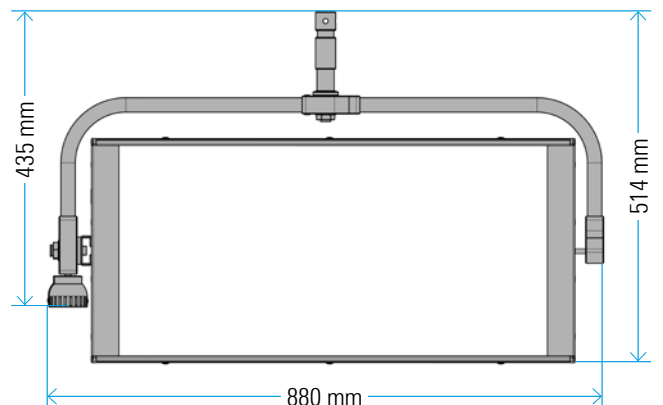

VELVET Light 2 Studio + PO Yoke