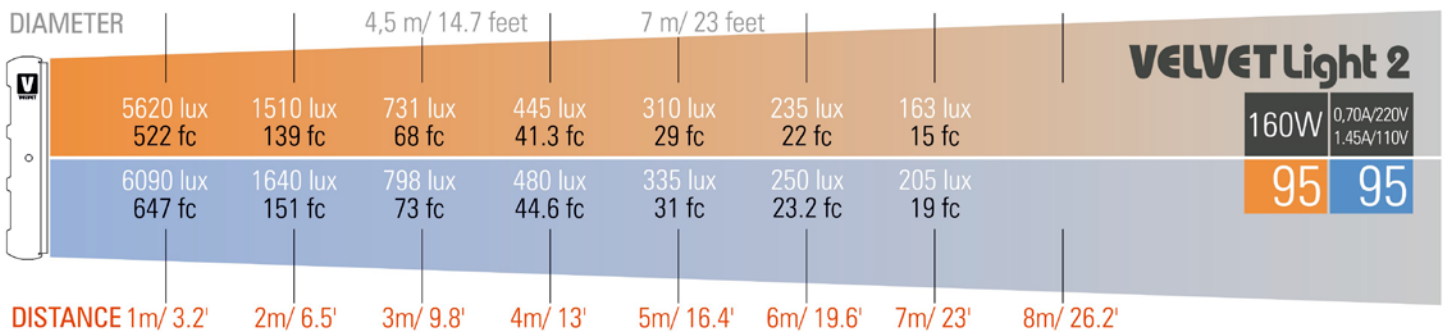

VELVET Light 2 Studio IP51

Ref.: VL2STNY

Datasheet: October 2023 / Page 3

PHOTOMETRICS

95

95