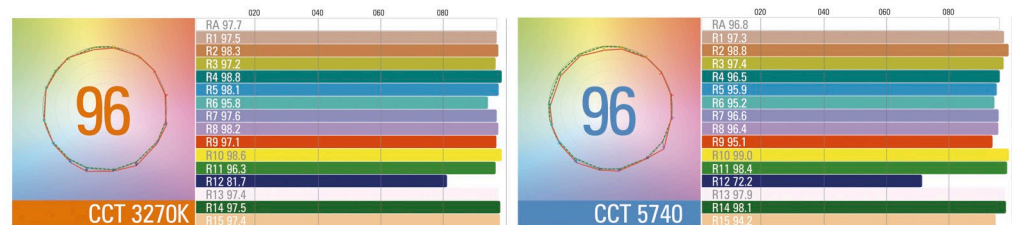

photometrics and graphics