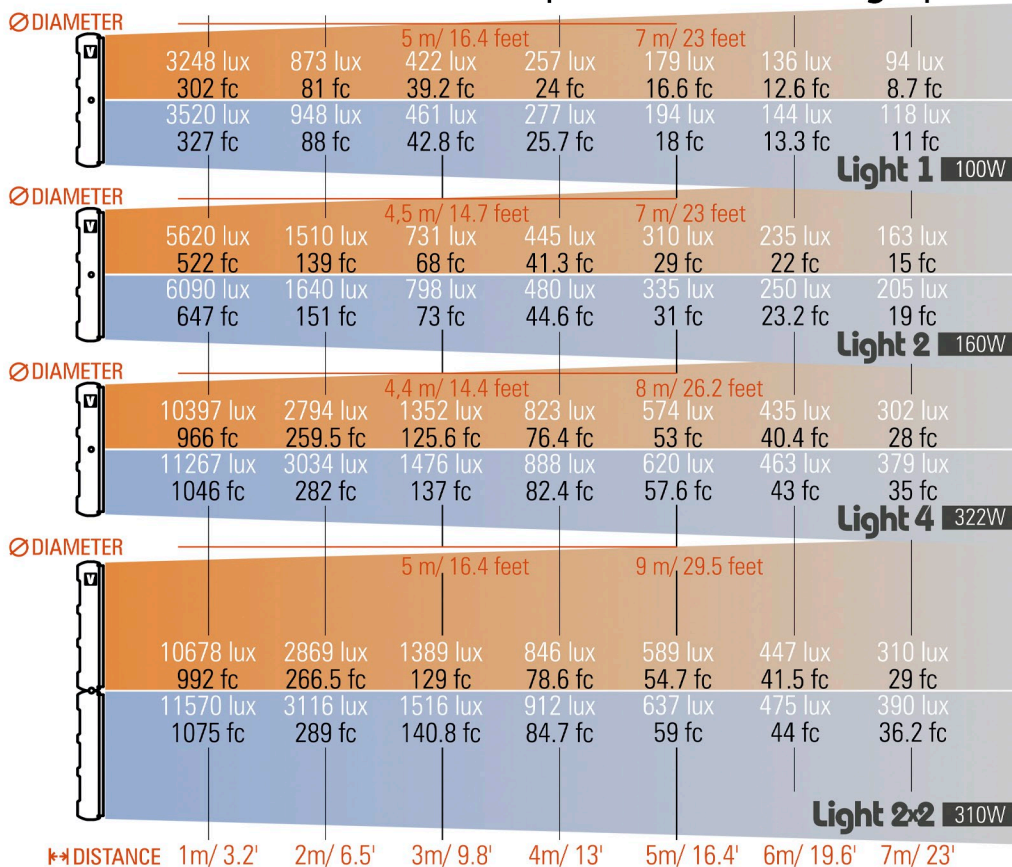

photometrics and graphics