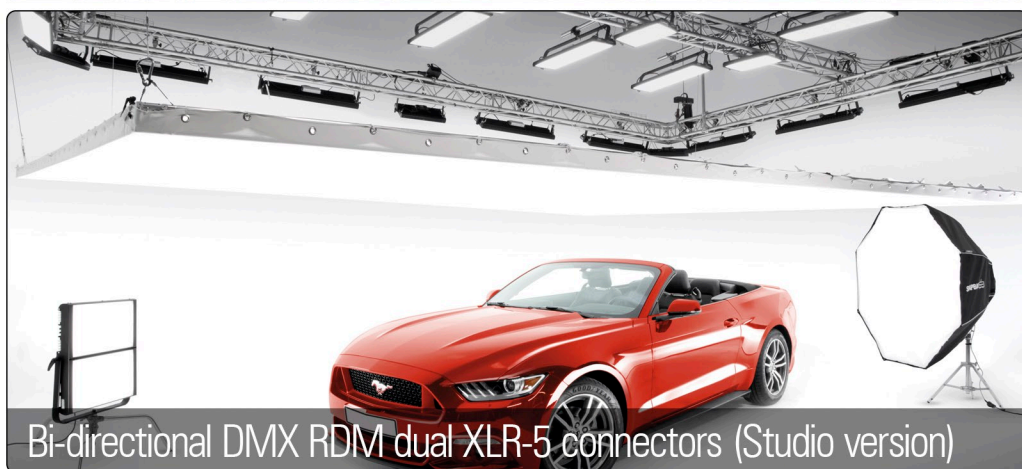

Lightweight (6 kg/ 13.2 lb) and noise-free

Perfect color rendition & consistency lamp to lamp

Bi-directional DMX RDM dual XLR-5 connectors (Studio version)

VELVET Light

technical specifications

	VL1P54	VL1ST	VL2IP54	VL2ST	VL2X2ST	VL4IP54	VL4ST
WEIGHT	3.5 Kg / 7.7 lbs	3.5 Kg / 7.7 lbs	6 Kg / 13.2 lbs	6 Kg / 13.2 lbs	12 Kg / 26.5 lbs	11 Kg / 24 lbs	11 Kg / 24 lbs
POWER DRAW	100W	100W	160W	160W	310W	322W	322W
POWER SUPPLY	0.90A 110 VDC 0.40A 230 VAC	0.90A 110 VDC 0.40A 230 VAC	1.45A 110 VDC 0.70A 230 VAC	1.45A 110 VDC 0.70A 230 VAC	2.8A 110 VDC 1.35A 230 VAC	2.90A 110 VDC 1.40A 230 VAC	2.90A 110 VDC 1.40A 230 VAC
POWER OPTIONS	12-35 VDC 90-264 VAC	90-264 VAC	24-35 VDC 90-264 VAC	90-264 VAC	90-264 VAC	90-264 VAC	90-264 VAC
COLOUR TEMPERATURE	Continuously adjustable from 2.700K to 6.500K in 100K steps						
LIGHT INTENSITY	Dimmable 0 to 100, smooth and flicker-free						
BEAM ANGLE	100%						
LED RATED LIFE & TECHNOLOGY	More than 50.000h. Selected BIN LED Core unit + Optic diffuser + CPU software control						
OUTPUT FREQUENCY	16KHz/ flicker-free up to 2000fps						
OPERATION TEMP. & COOLING	From -20°C to +40°C with no-noise, fan-free passive cooling						
IP PROTECTION	IP54 Location models and IP51 Studio models						
RIGGING OPTIONS	Aluminum yoke with 16 female combined with 28 pin, swivel ball head, pole operated yoke...						
CONSTRUCTION & FINISH	Black anodized extruded aluminum and black powder coated sheet aluminum						