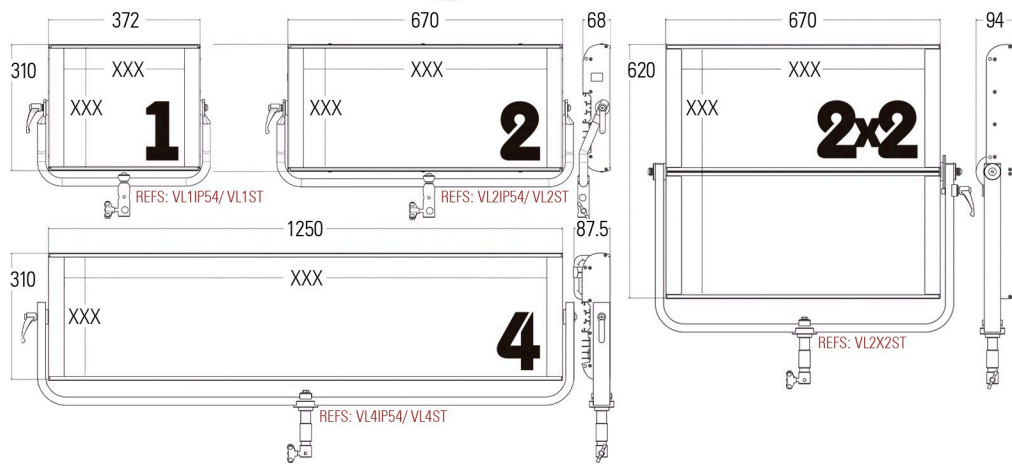

Lightweight (6 kg/ 13.2 lb) and noise-free

Perfect color rendition & consistency lamp to lamp

Bi-directional DMX RDM dual XLR-5 connectors (Studio version)

VELVET Light

technical specifications

	VL1P54	VL1ST	VL2IP54	VL2ST	VL2X2ST	VL4IP54	VL4ST
WEIGHT	3.5 Kg / 7.7 lbs	3.5 Kg / 7.7 lbs	6 Kg / 13.2 lbs	6 Kg / 13.2 lbs	12 Kg / 26.5 lbs	11 Kg / 24 lbs	11 Kg / 24 lbs
POWER DRAW	100W	100W	160W	160W	310W	322W	322W
POWER SUPPLY	0.90A 110 VDC 0.40A 230 VAC	0.90A 110 VDC 0.40A 230 VAC	1.45A 110 VDC 0.70A 230 VAC	1.45A 110 VDC 0.70A 230 VAC	2.8A 110 VDC 1.35A 230 VAC	2.90A 110 VDC 1.40A 230 VAC	2.90A 110 VDC 1.40A 230 VAC
POWER OPTIONS	12-35 VDC 90-264 VAC	90-264 VAC	24-35 VDC 90-264 VAC	90-264 VAC	90-264 VAC	90-264 VAC	90-264 VAC
COLOUR TEMPERATURE	Continuously adjustable from 2.700K to 6.500K in 100K steps						
LIGHT INTENSITY	Dimmable 0 to 100, smooth and flicker-free						
BEAM ANGLE	100%						
LED RATED LIFE & TECHNOLOGY	More than 50.000h. Selected BIN LED Core unit + Optic diffuser + CPU software control						
OUTPUT FREQUENCY	16KHz/ flicker-free up to 2000fps						
OPERATION TEMP. & COOLING	From -20°C to +40°C with no-noise, fan-free passive cooling						
IP PROTECTION	IP54 Location models and IP51 Studio models						
RIGGING OPTIONS	Aluminum yoke with 16 female combined with 28 pin, swivel ball head, pole operated yoke...						
CONSTRUCTION & FINISH	Black anodized extruded aluminum and black powder coated sheet aluminum						